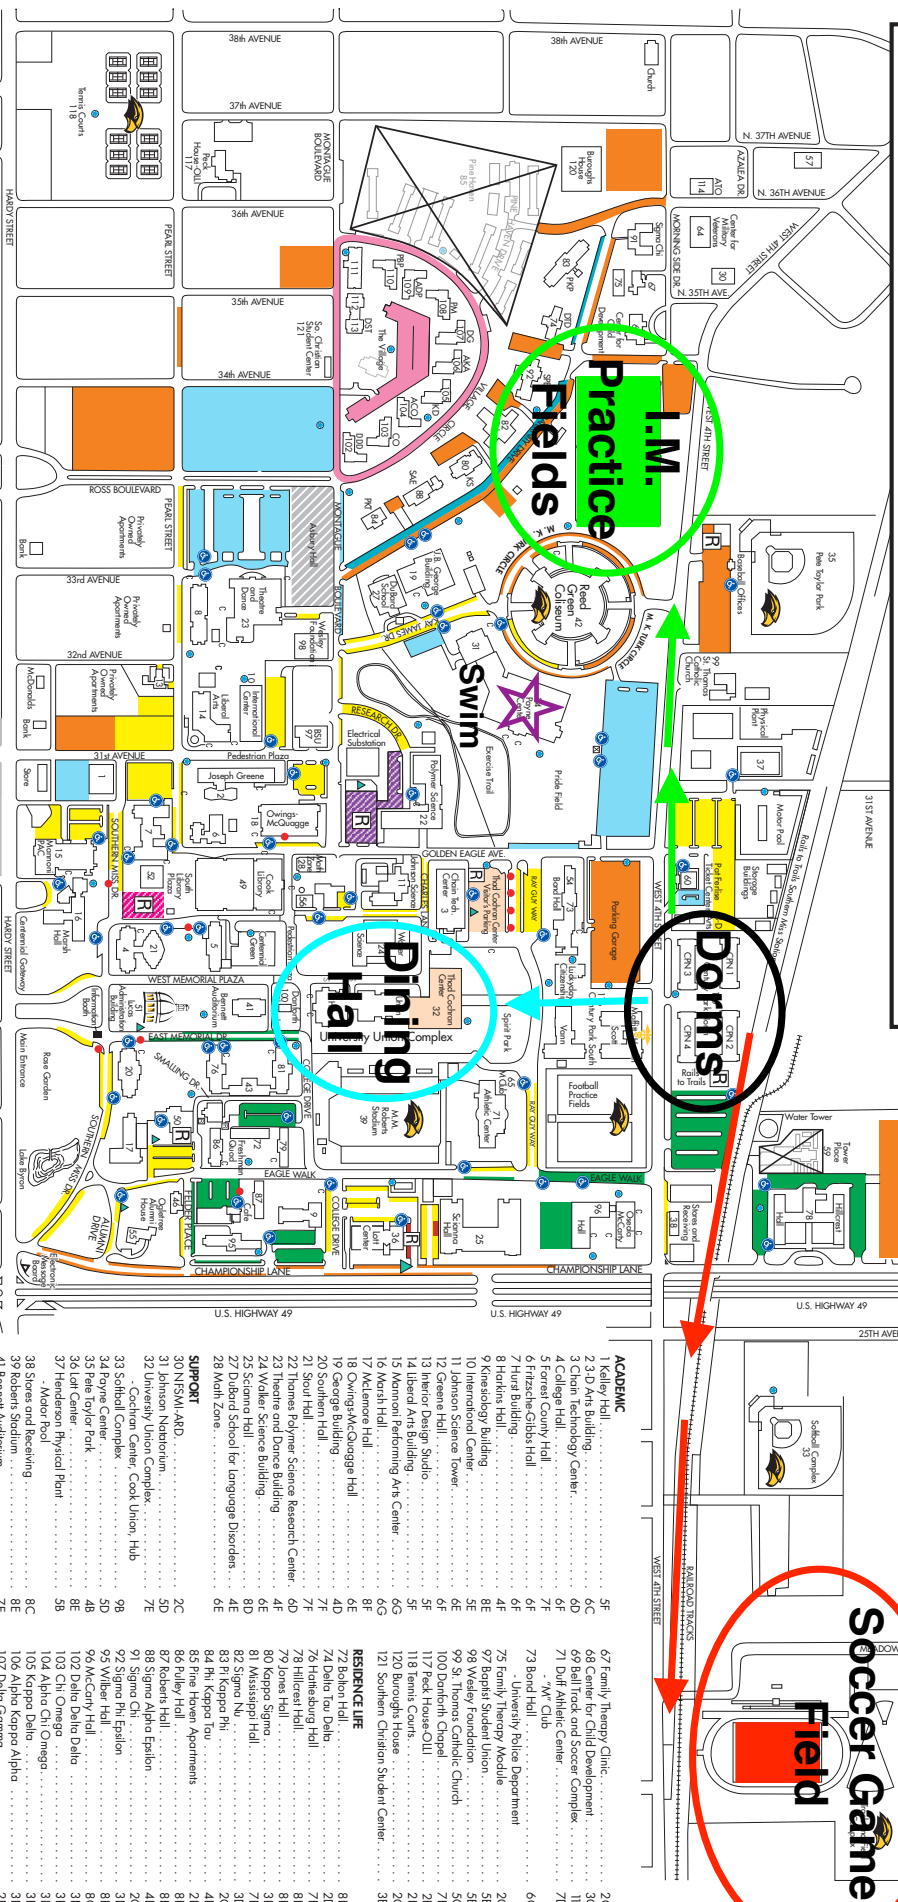

THE UNIVERSITY OF
SOUTHERN MISSISSIPPI

Department of Parking Management
Phone: 601.266.4943
Website: www.usm.edu/parking

CAMPUS PARKING LEGEND

- Visitor
- Timed
- Handicap
- Service Zone
- Cycle
- Emergency Phone
- Proposed Changes
- Reserved Parking
- Commuter
- Residence Halls
- Faculty/Staff
- Lucas Reserve Parking
- Open - All Decals
- Thad Cochran Center
- Construction Area - No Parking
- Polymer Reserve Parking
- Fraternity Parking
- Village Parking
- Athletic Sites

Scale: 1" = 100'